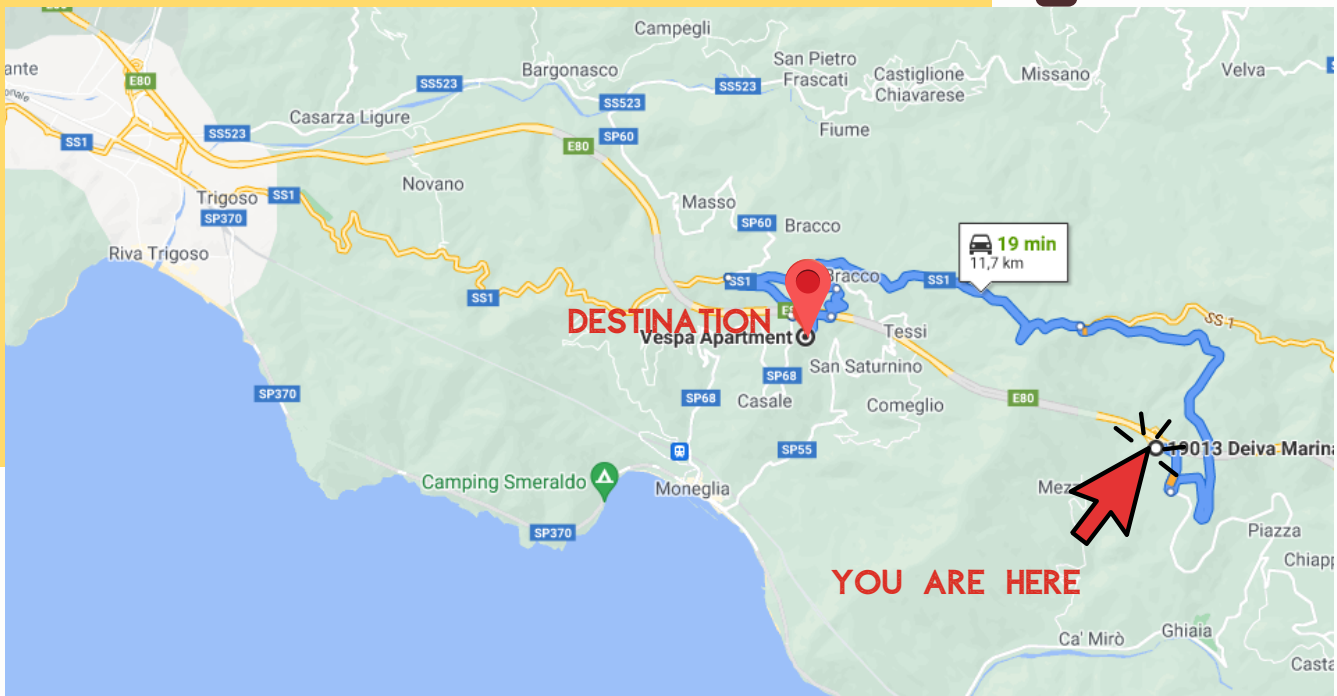

328 7628465

Directions

.....

Località Casale, 16030 Moneglia, Italia

HOW TO REACH US

HIGHWAY EXIT
DEIVA MARINA

how to reach us

FROM THE DEIVA MARINA EXIT:
IT WILL TAKE ABOUT 19 MINUTES TO ARRIVE.

WE HAVE PREPARED FOR YOU INDICATIONS WITH PHOTOS THAT
WILL GUIDE YOU STEP BY STEP ...

READY, SET, GO!

328 7628465

how to reach us

DIRECTIONS

FROM THE DEIVA MARINA HIGHWAY EXIT:

AT THE FIRST CROSSROADS, **TURN LEFT** AND TAKE THE SIGN FOR GENOA,
FOLLOW THE ROAD FOR 4.2 KM

**TURN
LEFT**

**TURN
LEFT**

AT THE SECOND CROSSROADS, TURN LEFT AND TAKE THE INDICATION FOR GENOA,
FOLLOW THE ROAD FOR 4.6 KM

**TURN
LEFT**

328 7628465

2

how to reach us

TURN LEFT, TAKE **DIRECTION CASALE**
AND FOLLOW **THE ROAD FOR 1.6 KM**

**TURN
LEFT**

328 7628465

3

how to reach us

HERE **TURN 180°** TO THE LEFT AND **FOLLOW THE ROAD FOR 450 MT**

**TURN
LEFT**

GO ON UP TO HERE.

WELCOME!