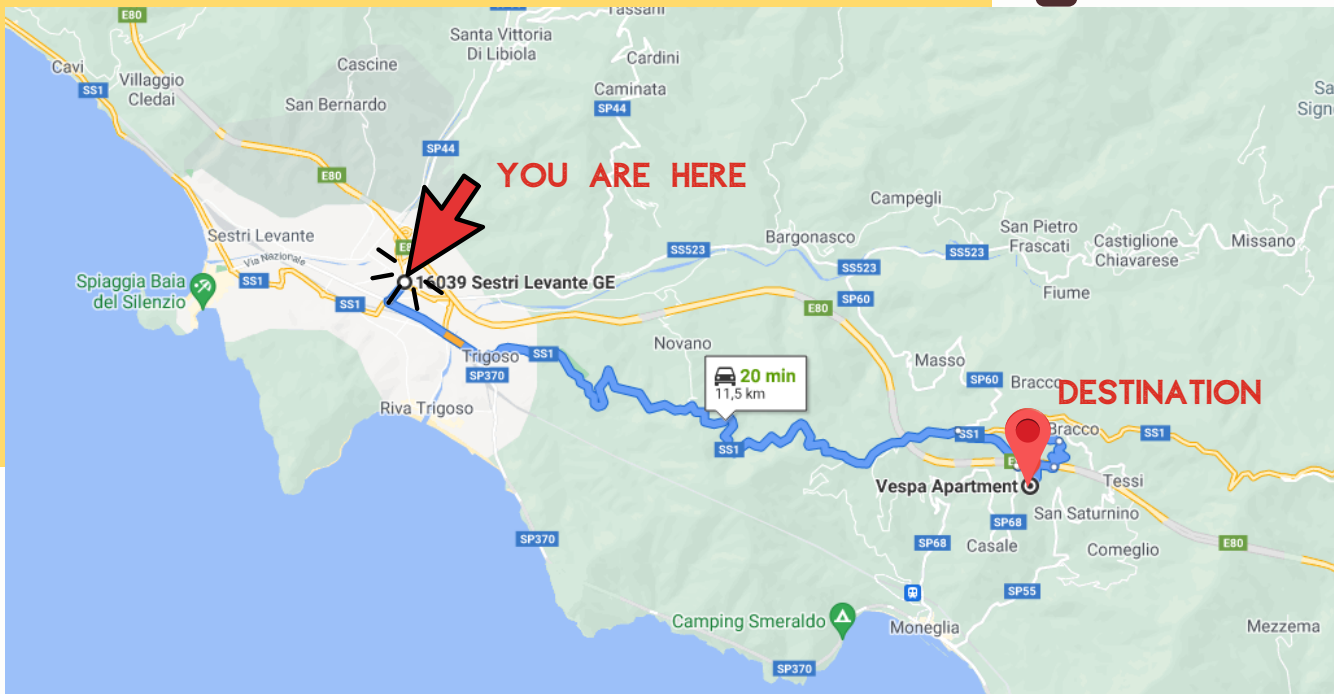

328 7628465

Directions

Località Casale, 16030 Moneglia, Italia

HOW TO REACH US

HIGHWAY EXIT
SESTRI LEVANTE

how to reach us

FROM THE SESTRI LEVANTE EXIT:
IT WILL TAKE ABOUT 20 MINUTES TO ARRIVE.

WE HAVE PREPARED FOR YOU INDICATIONS WITH PHOTOS THAT
WILL GUIDE YOU STEP BY STEP ...

READY, SET, GO!

328 7628465

how to reach us

DIRECTIONS

DALL'USCITA DEL CASELLO DI SESTRI LEVANTE:

GO STRAIGHT:

EXIT THE ROUNDABOUT AND TAKE VIA GIORGIO BO 220 M

**GO
STRAIGHT**

**AT THE ROUNDABOUT TAKE THE 3RD EXIT AND TAKE SS I 8.7 KM
(TURN LEFT)**

**TURN
LEFT**

328 7628465

how to reach us

**TURN
LEFT**

YOU ARE ON AURELIA SSI

STRAIGHT

328 7628465

CONTINUE ON SSI - FOR 15 MINUTES

STRAIGHT

TURN RIGHT AND TAKE LOCALITÀ CASALE - SP 68

**TURN
RIGHT**

328 7628465

how to reach us

HERE **TURN LEFT** IN THE SMALL STREET

**TURN
LEFT**