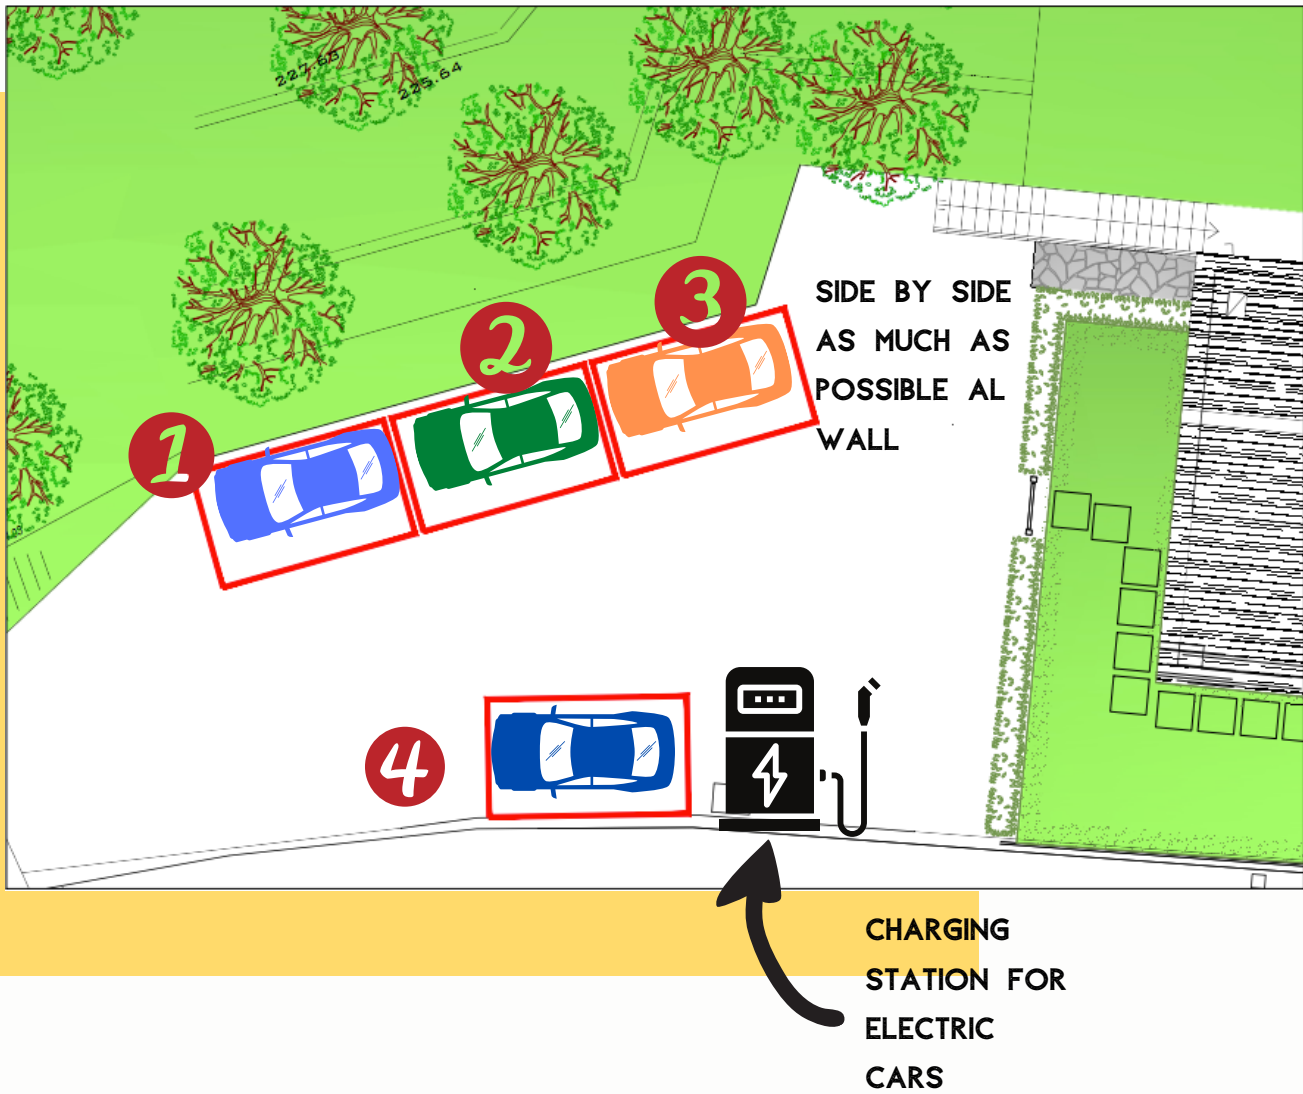

WE THANK YOU FOR YOUR KIND ATTENTION.

328 7628465

parking info

WE HAVE A VERY LARGE PARKING AREA DEDICATED TO THE FOLLOWING APARTMENTS:

SUPER

50 SPECIAL

VESPETTE

IF YOUR ACCOMMODATION IS PART OF ONE OF THESE, PLEASE ENTER THROUGH THE MAIN ENTRANCE, THEN TURN LEFT

328 7628465

parking info

IF YOUR ACCOMMODATION IS **SPRINT VELOCE** PLEASE GO STRAIGHT

PASS THE BUILDING, TURN LEFT AND PARK ON THE SMALL SLOPE.

328 7628465

SCHEME

TRY TO STICK AS MUCH AS POSSIBLE AGAINST THE WALL, GO DOWN ON THE OPPOSITE SIDE.