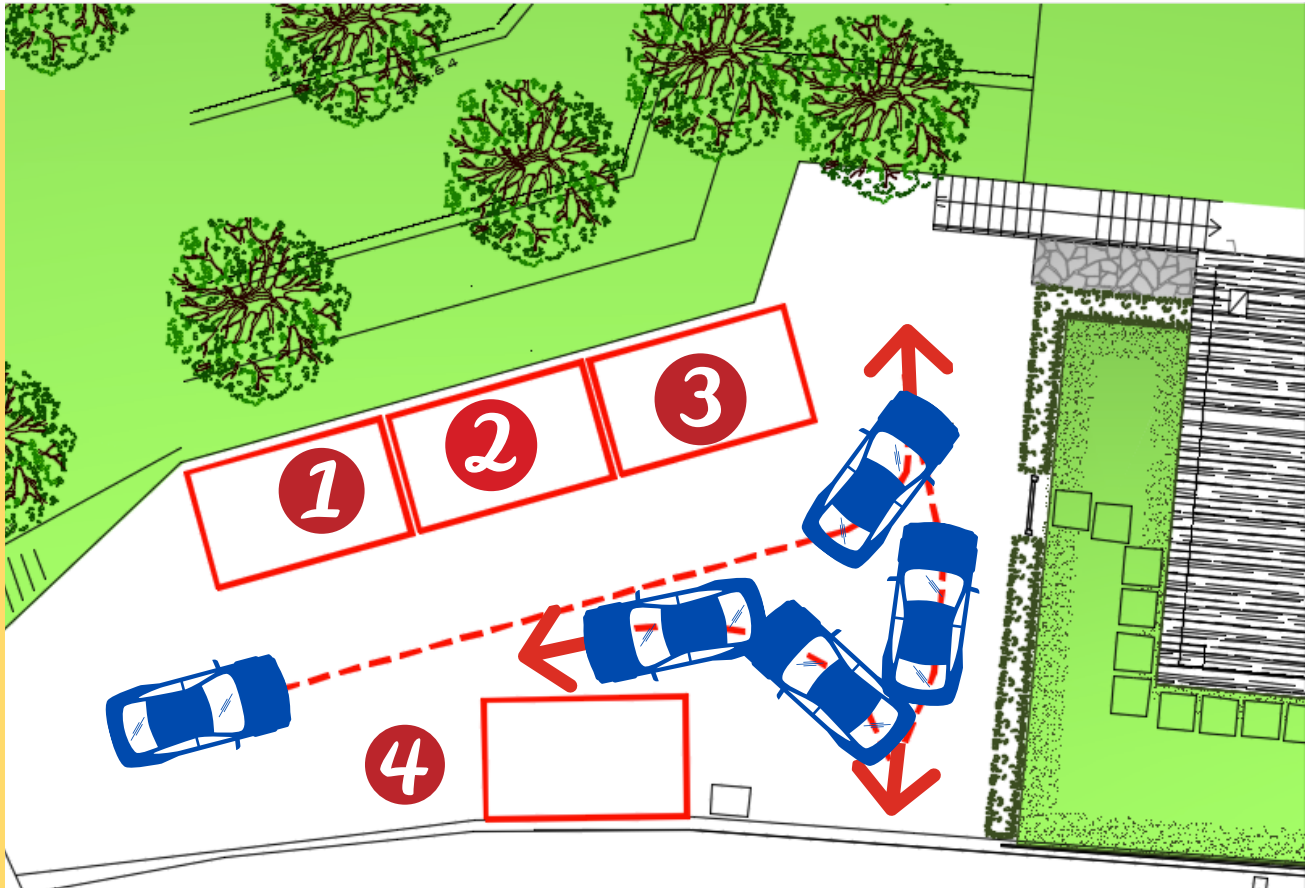

MANEUVER

THANKS FOR COLLABORATION !

Fabio & Pamela